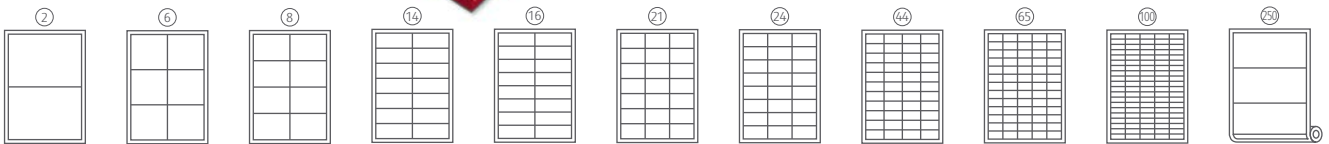

HOURS OF WORK SHOULDN'T GET LOST ALONG THE WAY.

Discover the new range of Pergamy Multi-Purpose Labels.

MULTI-PURPOSE LABELS

Suitable for Inkjet, laser, colour and copy

WHITE MATT

Keep your office and home organized, your packages and personal items well identified. Labels suitable for all professional, educational and home uses. They stick firmly to various surfaces and can be color printed in both inkjet and laser printers. Easy to format in most popular word processing systems makes them convenient and easy to use. They come in white with a matt finishing in a wide range of sizes for all your needs. Find them with rounded or square corners for an elegant look.

SQUARED

REF.	PER PAGE	PACK SIZE	PER PACK	LABEL SIZE
900326	1	100	100	210 x 297
900327	1	500	500	210 x 297
900328	2	100	200	210 x 148
900329	2	500	1000	210 x 148
900331	4	100	400	105 x 148
900332	4	500	2000	105 x 148
900334	8	100	800	105 x 74
900335	8	500	4000	105 x 74
900337	10	100	1000	105 x 57
900339	12	100	1200	105 x 48
900340	12	100	1200	97 x 42,3
900342	14	100	1400	105 x 42,3
900344	16	100	1600	105 x 37
900345	16	500	8000	105 x 37
900347	16	100	1600	105 x 35
900349	21	100	2100	70 x 42,3
900351	24	100	2400	70 x 37
900352	24	500	12000	70 x 37
900353	24	100	2400	70 x 36
900355	24	100	2400	70 x 35
900357	33	100	3600	70 x 25,4
900358	40	100	4000	52,5 x 29,7
900359	40	100	4000	48,5 x 25,4
900363	65	100	6500	38,1 x 21,2

ROUNDED

REF.	PER PAGE	PACK SIZE	PER PACK	LABEL SIZE
900330	2	100	200	199,6 x 143,5
900333	6	100	600	99,1 x 93,1
900336	8	100	800	99,1 x 67,7
900343	14	100	1400	99,1 x 38,1
900348	16	100	1600	99,1 x 33,9
900350	21	100	2100	63,5 x 38,1
900356	24	100	2400	63,5 x 33,9
900360	44	100	4400	47 x 25
900361	65	100	6500	38,1 x 21,2
900364	100	100	10000	37 x 14
900365	250	Roll	250	89 x 36