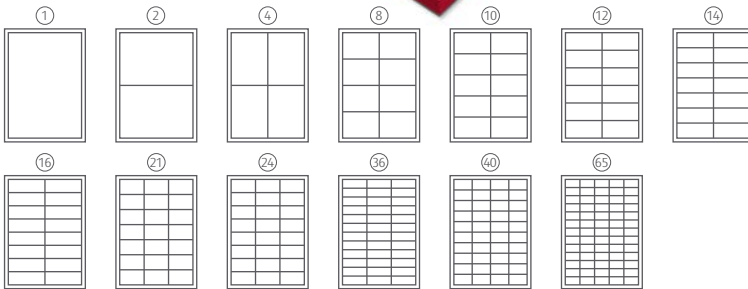

HOURS OF WORK SHOULDN'T GET LOST ALONG THE WAY.

Discover the new range of Pergamy Multi-Purpose Labels.

MULTI-PURPOSE LABELS

Suitable for Inkjet, laser, colour and copy

WHITE MATT

Keep your office and home organized, your packages and personal items well identified. Labels suitable for all professional, educational and home uses. They stick firmly to various surfaces and can be color printed in both inkjet and laser printers. Easy to format in most popular word processing systems makes them convenient and easy to use. They come in white with a matt finishing in a wide range of sizes for all your needs. Find them with rounded or square corners for an elegant look.

SQUARED

REF.	PER PAGE	PACK SIZE	PER PACK	LABEL SIZE
900326	1	100	100	210 x 297
900327	1	500	500	210 x 297
900328	2	100	200	210 x 148
900329	2	500	1000	210 x 148
900331	4	100	400	105 x 148
900332	4	500	2000	105 x 148
900334	8	100	800	105 x 74
900335	8	500	4000	105 x 74
900337	10	100	1000	105 x 57
900339	12	100	1200	105 x 48
900340	12	100	1200	97 x 42,3
900342	14	100	1400	105 x 42,3
900344	16	100	1600	105 x 37
900345	16	500	8000	105 x 37
900347	16	100	1600	105 x 35
900349	21	100	2100	70 x 42,3
900351	24	100	2400	70 x 37
900352	24	500	12000	70 x 37
900353	24	100	2400	70 x 36
900355	24	100	2400	70 x 35
900357	33	100	3600	70 x 25,4
900358	40	100	4000	52,5 x 29,7
900359	40	100	4000	48,5 x 25,4
900363	65	100	6500	38,1 x 21,2

ROUNDED

REF.	PER PAGE	PACK SIZE	PER PACK	LABEL SIZE
900330	2	100	200	199,6 x 143,5
900333	6	100	600	99,1 x 93,1
900336	8	100	800	99,1 x 67,7
900343	14	100	1400	99,1 x 38,1
900348	16	100	1600	99,1 x 33,9
900350	21	100	2100	63,5 x 38,1
900356	24	100	2400	63,5 x 33,9
900360	44	100	4400	47 x 25
900361	65	100	6500	38,1 x 21,2
900364	100	100	10000	37 x 14
900365	250	Roll	250	89 x 36